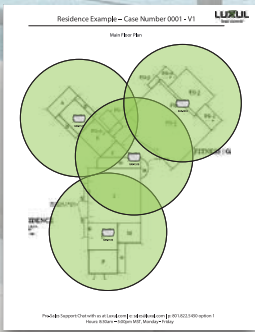

Protection for your children while they use the Internet

Keep your children safe
Set controls for screen time, and adapt your children's digital network content with Router Limits. Our software can block inappropriate web sites and more, so you can protect your children from online dangers. Using Router Limits, you can determine how much screen time your child has while preventing what content comes into your home and what doesn't.

routerlimits

Manage Screen Time
Set screen access schedules that fit the needs of each person. For example, Mom could restrict her smartphone during the workday, or stop all the kids' access to the Internet completely during dinner and bedtime.

Filter Content
An extensive library of filters include categories like Games, Social Media, and Offensive Content, as well as popular sites and apps like Facebook, Netflix, and Snapchat. Filters can be customized to your exact needs.

Track Browsing History
View and control browsing history data right at your fingertips. Now you can see what's happening on your network, even when you're not there.