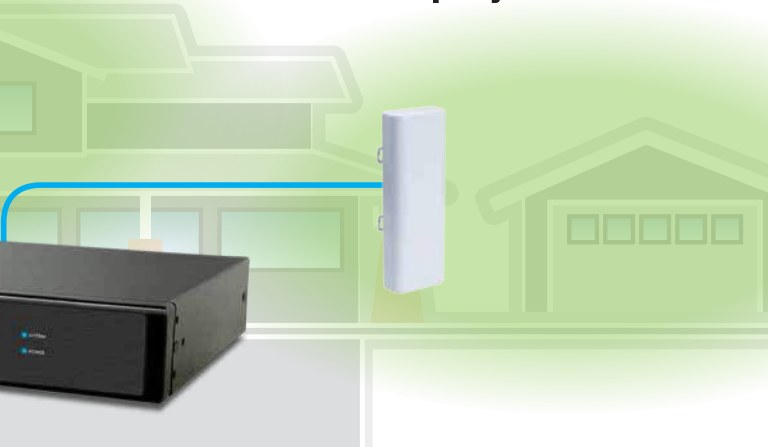

WS-80

- XWR-1200 & XAP-810

FAST ROAMING

OR

ACTIVE ROAMING

The decision is up to you...

Wireless Controller Systems

Luxul wireless controller systems include everything needed to effortlessly deploy a reliable whole-home or commercial wireless network. Systems can easily be expanded with up to 16 APs and work with any combination of current XAP series models.

Wireless Controller System with AC1900 Access Points

XWS-2510

- One XWC-1000 wireless controller
- Two XAP-1510 AC1900 dual-band access points
- Two PoE injectors

Wireless Controller System with AC1200 Access Points